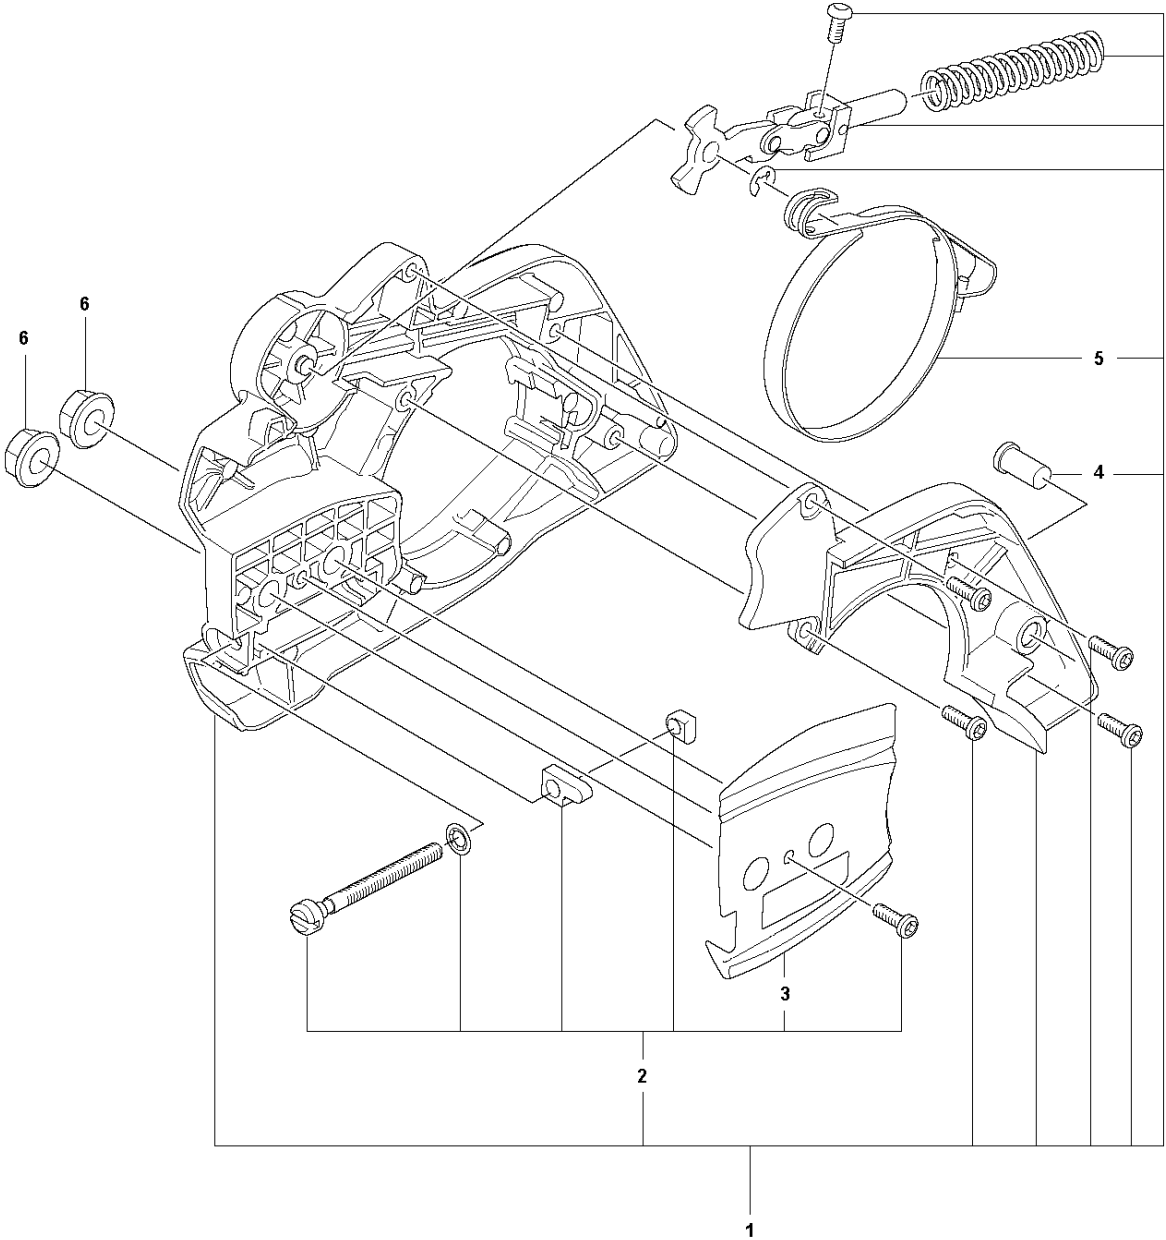

SPARE PARTS LIST

CHAIN SAWS

130

A 130
CARBURETOR & AIR FILTER

Ref	Part No	Description	Remark	QTY KIT
1	591 46 39-01	INLET	Intake Boot	1
2	591 46 44-01	SERVICE KIT	Insulation Wall	1
3	591 46 45-01	SERVICE KIT	Filter Holder	1
4	501 74 94-01	VALVE ASSY		1
5	589 28 92-01	FLANGE		1
6	588 24 79-01	CARBURETTOR		1
6	593 81 81-01	CARBURETTOR	RUSSIA & LATIN AMERICA ONLY	1
7	588 22 93-01	AIR FILTER	Mesh Filter	1
8	588 22 93-02	AIR FILTER	Non-Woven Filter	1
9	503 21 70-10	SCREW CCRPANT		2
10	530 01 61-01	NUT		2
11	503 93 66-01	PURGE		1

B 130
CHAIN BRAKE & CLUTCH COVER

Ref	Part No	Description	Remark	QTY	KIT
1	591 46 47-01	SERVICE KIT	Clutch Cover	1	
2	591 46 46-01	SERVICE KIT	Bar Adjuster	1	1
3	582 64 76-01	GUIDE PLATE		1	1,2
4	590 43 96-01	GUIDE BUSHING		1	
5	544 30 60-01	BRAKE BAND ASSY		1	1
6	530 01 59-17	NUT		2	

C 130
CLUTCH & OIL PUMP

Ref	Part No	Description	Remark	QTY	KIT
1	591 46 68-01	SERVICE KIT	OIL PUMP	1	
2	579 62 15-01	WASHER		1	
3	582 59 84-01	CLUTCH DRUM ASSY		1	
4	530 01 56-11	WASHER		1	
5	530 09 41-88	SPRING		1	6
6	530 01 49-49	CLUTCH		1	