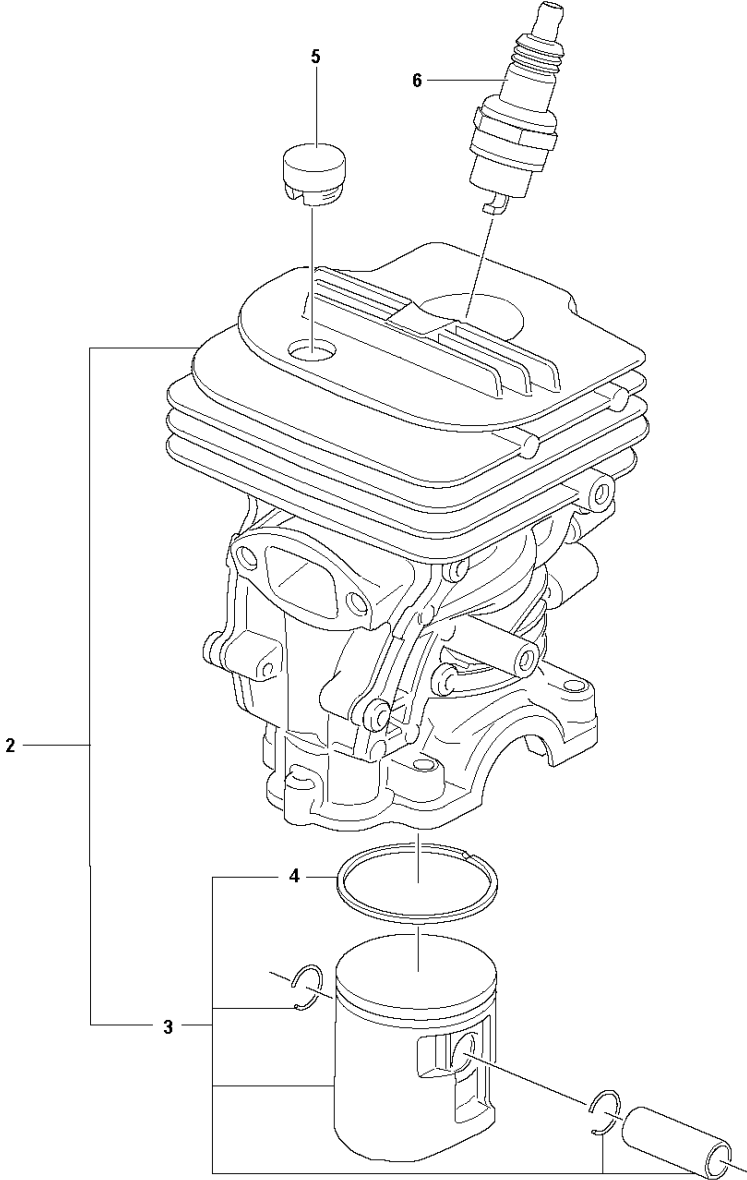

G 130
CYLINDER PISTON

Ref	Part No	Description	Remark	QTY	KIT
1	591 46 56-01	SERVICE KIT	Cylinder Bolt	1	
2	591 46 57-01	SERVICE KIT	Cylinder & Piston	1	
3	591 46 57-02	SERVICE KIT	Piston Kit	1	2
4	585 04 06-01	PISTON RING		1	2,3
5	590 40 99-01	SUPPORT		1	
6	503 23 51-11	SPARK PLUG	NGK BPMR7A	1