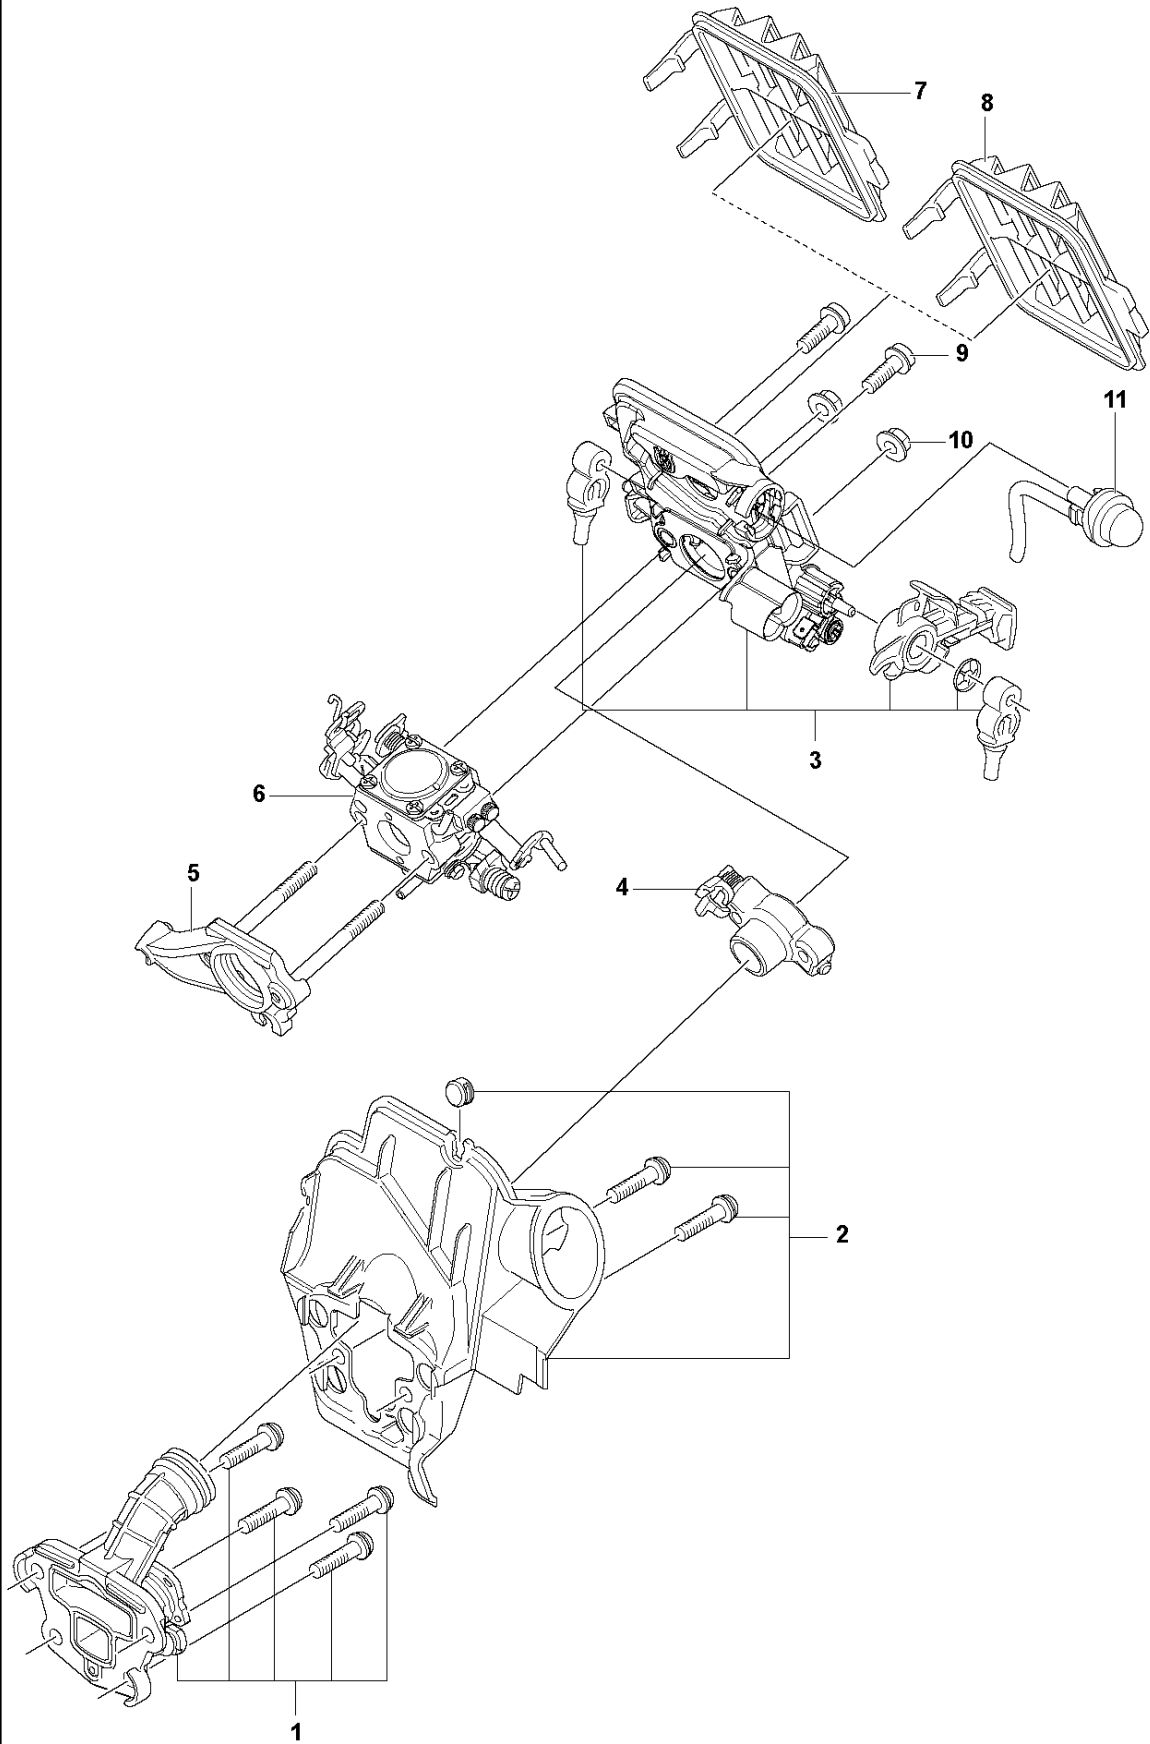

SPARE PARTS LIST

CHAIN SAWS

130

A 130
CARBURETOR & AIR FILTER

Ref	Part No	Description	Remark	QTY KIT
1	591 46 39-01	INLET	Intake Boot	1
2	591 46 44-01	SERVICE KIT	Insulation Wall	1
3	591 46 45-01	SERVICE KIT	Filter Holder	1
4	501 74 94-01	VALVE ASSY		1
5	589 28 92-01	FLANGE		1
6	588 24 79-01	CARBURETTOR		1
6	593 81 81-01	CARBURETTOR	RUSSIA & LATIN AMERICA ONLY	1
7	588 22 93-01	AIR FILTER	Mesh Filter	1
8	588 22 93-02	AIR FILTER	Non-Woven Filter	1
9	503 21 70-10	SCREW CCRPANT		2
10	530 01 61-01	NUT		2
11	503 93 66-01	PURGE		1

B 130
CHAIN BRAKE & CLUTCH COVER

Ref	Part No	Description	Remark	QTY	KIT
1	591 46 47-01	SERVICE KIT	Clutch Cover	1	
2	591 46 46-01	SERVICE KIT	Bar Adjuster	1	1
3	582 64 76-01	GUIDE PLATE		1	1,2
4	590 43 96-01	GUIDE BUSHING		1	
5	544 30 60-01	BRAKE BAND ASSY		1	1
6	530 01 59-17	NUT		2	

C 130
CLUTCH & OIL PUMP

Ref	Part No	Description	Remark	QTY	KIT
1	591 46 68-01	SERVICE KIT	OIL PUMP	1	
2	579 62 15-01	WASHER		1	
3	582 59 84-01	CLUTCH DRUM ASSY		1	
4	530 01 56-11	WASHER		1	
5	530 09 41-88	SPRING		1	6
6	530 01 49-49	CLUTCH		1	

Illustrated Parts List - IPL Update

Product Name(s)

130 (Chainsaw)

Description of change

Spare parts added 5822870-01 Throttle cable, 530015127 Washer & 530016134 Nut

Comments

Introduced from

Serial number / Date	Remark