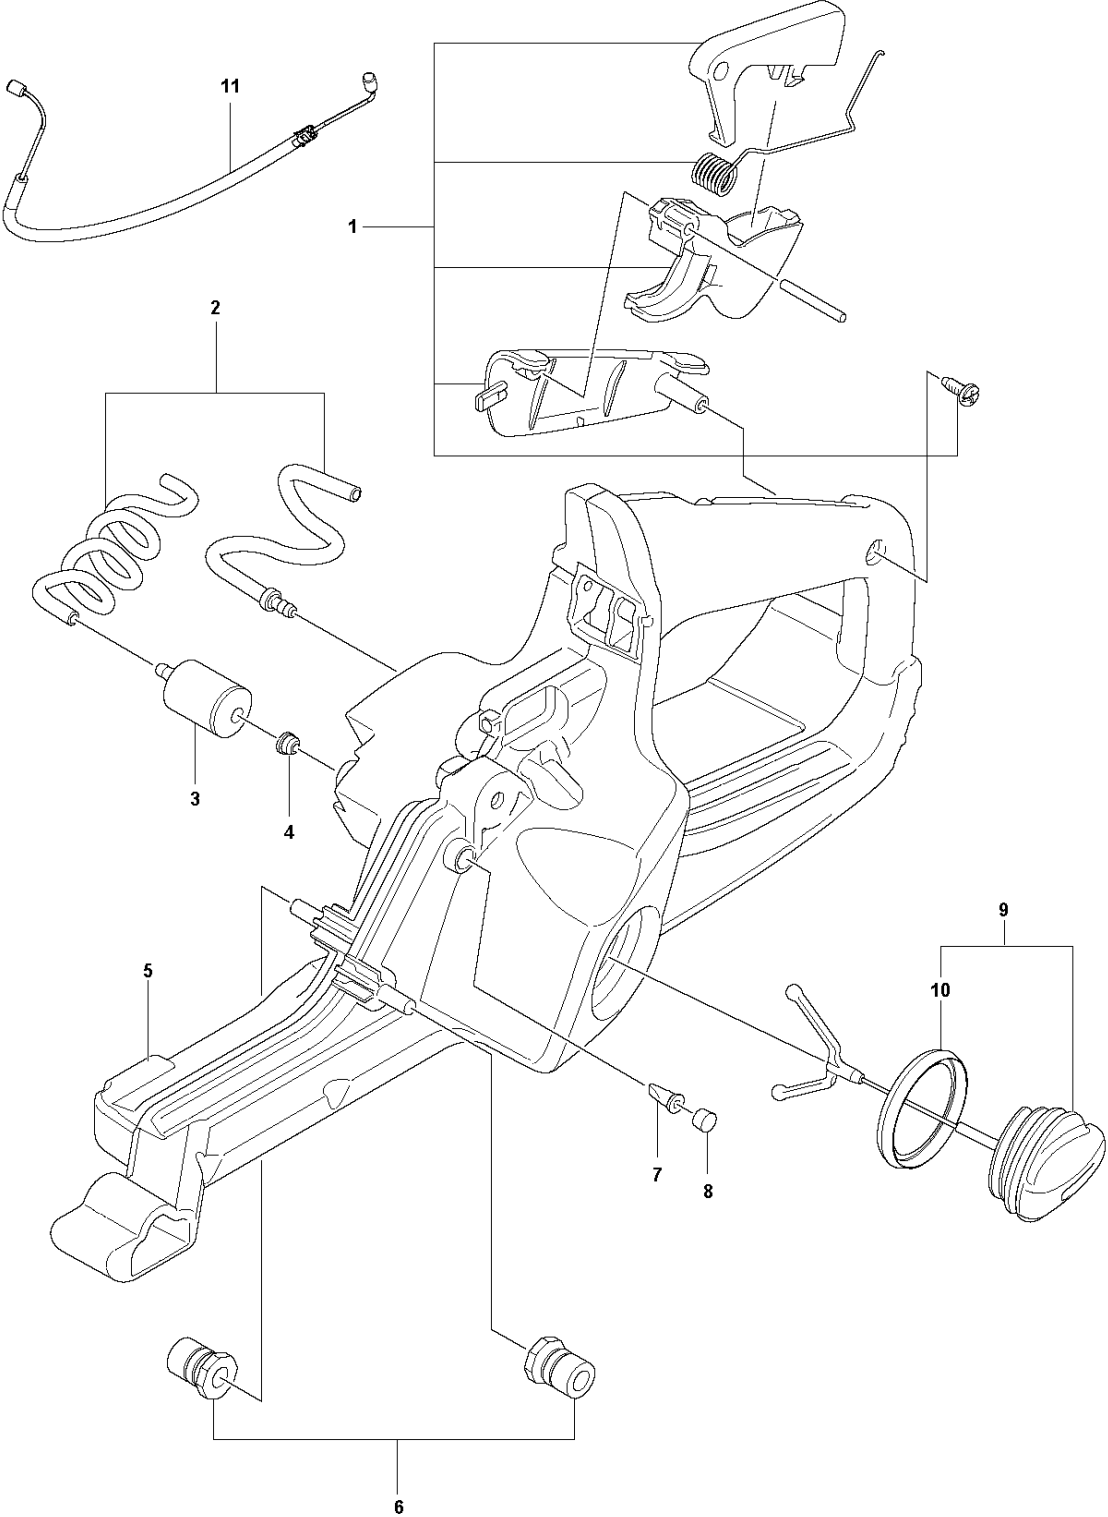

H 130
FUEL TANK

Ref	Part No	Description	Remark	QTY	KIT
1	591 46 60-01	SERVICE KIT	Trigger Assembly	1	
2	592 85 44-01	SERVICE KIT	Fuel Hose	1	
3	503 44 32-01	FUEL FILTER		1	
4	503 73 58-01	BUSHING		1	
5	501 51 84-02	FUEL TANK ASSY		1	
6	591 46 58-01	SERVICE KIT	Lateral Support	1	
7	530 02 61-19	CHECK VALVE		1	
8	530 02 98-68	PLUG		1	
9	544 11 12-03	TANK CAP ASSY		1	
10	589 24 11-01	GASKET		1	9
11	582 28 70-01	THROTTLE CABLE ASSY		1