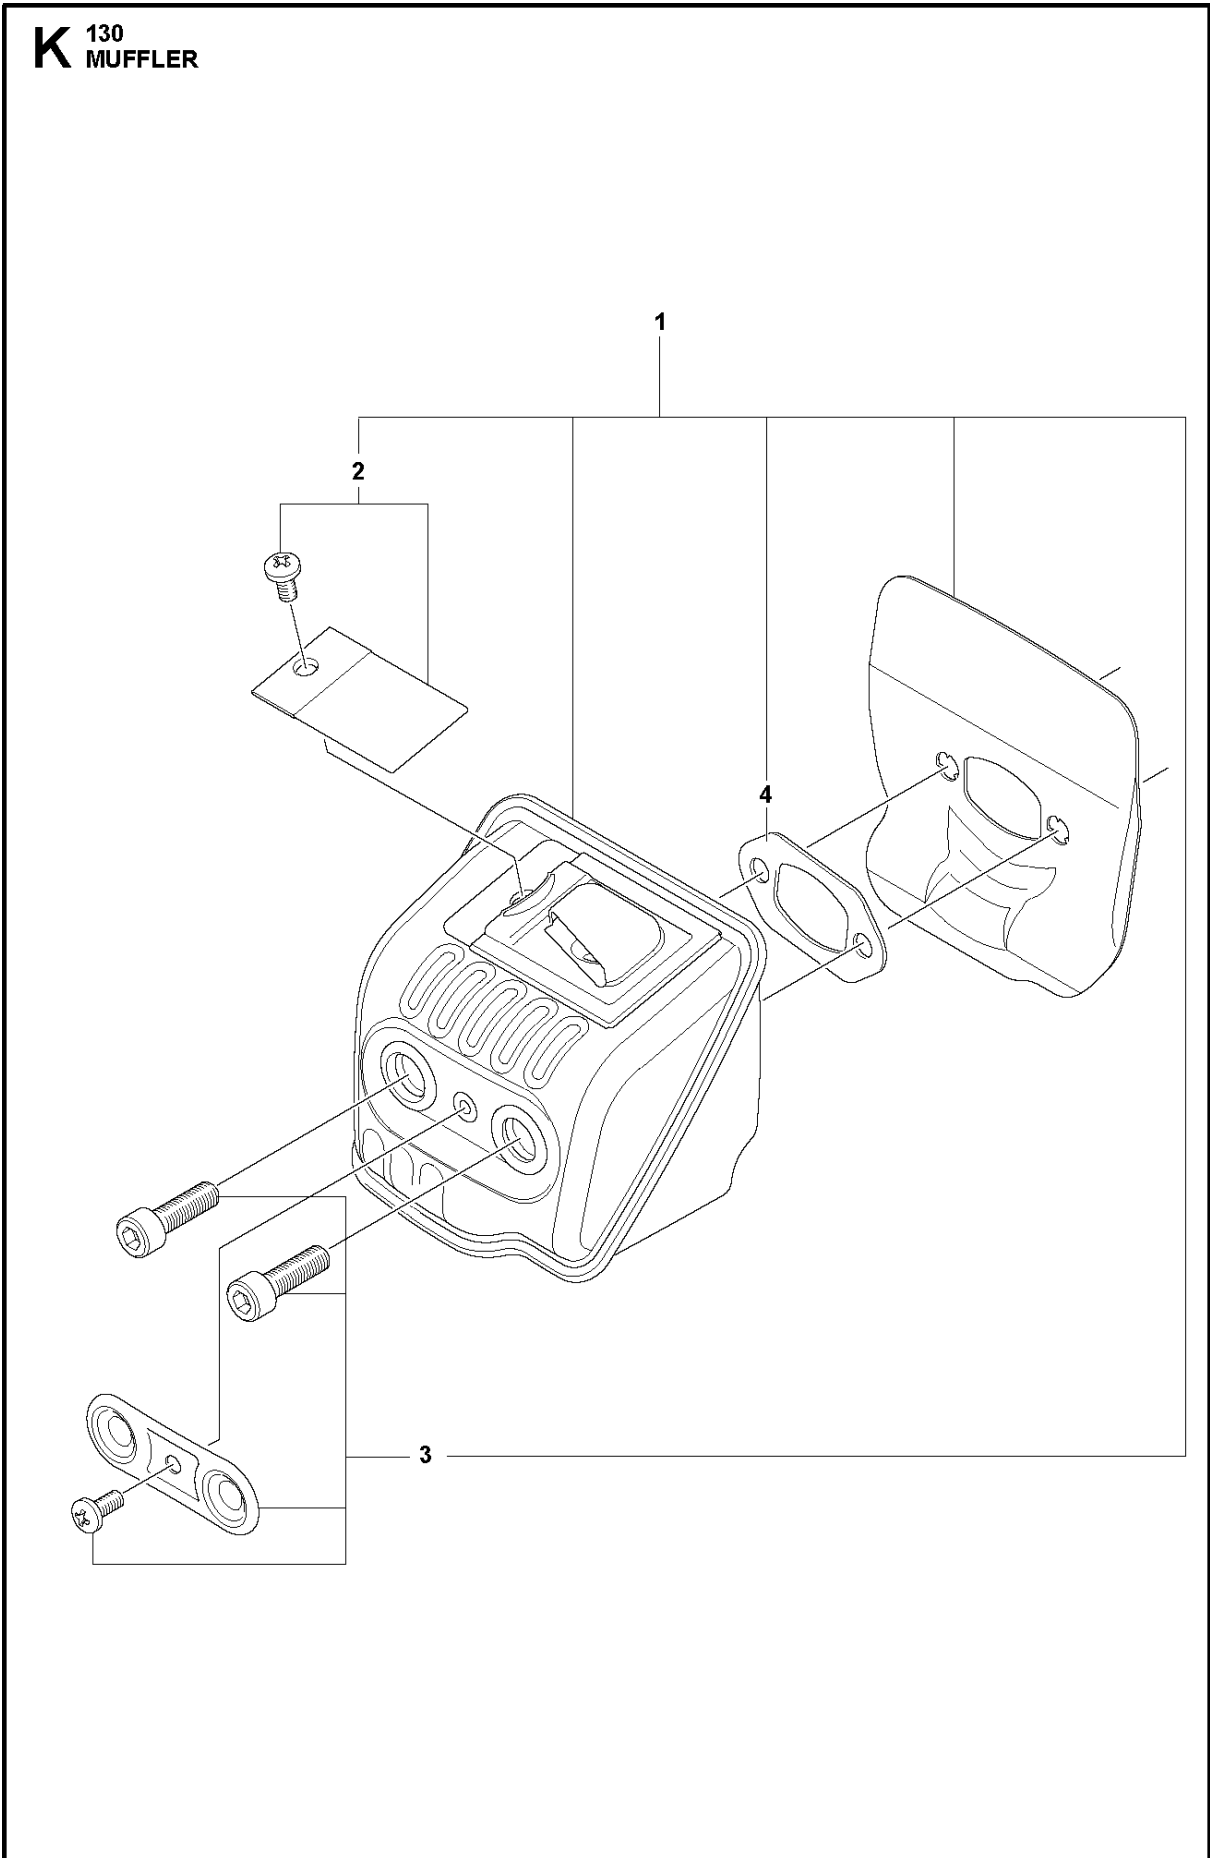

K 130
MUFFLER

Ref	Part No	Description	Remark	QTY	KIT
1	501 26 62-03	MUFFLER ASSY		1	
2	591 17 55-01	SERVICE KIT	Spark Arrester	1	1
3	591 17 46-01	SERVICE KIT	MUFFLER	1	1
4	501 61 95-01	GASKET		1	1