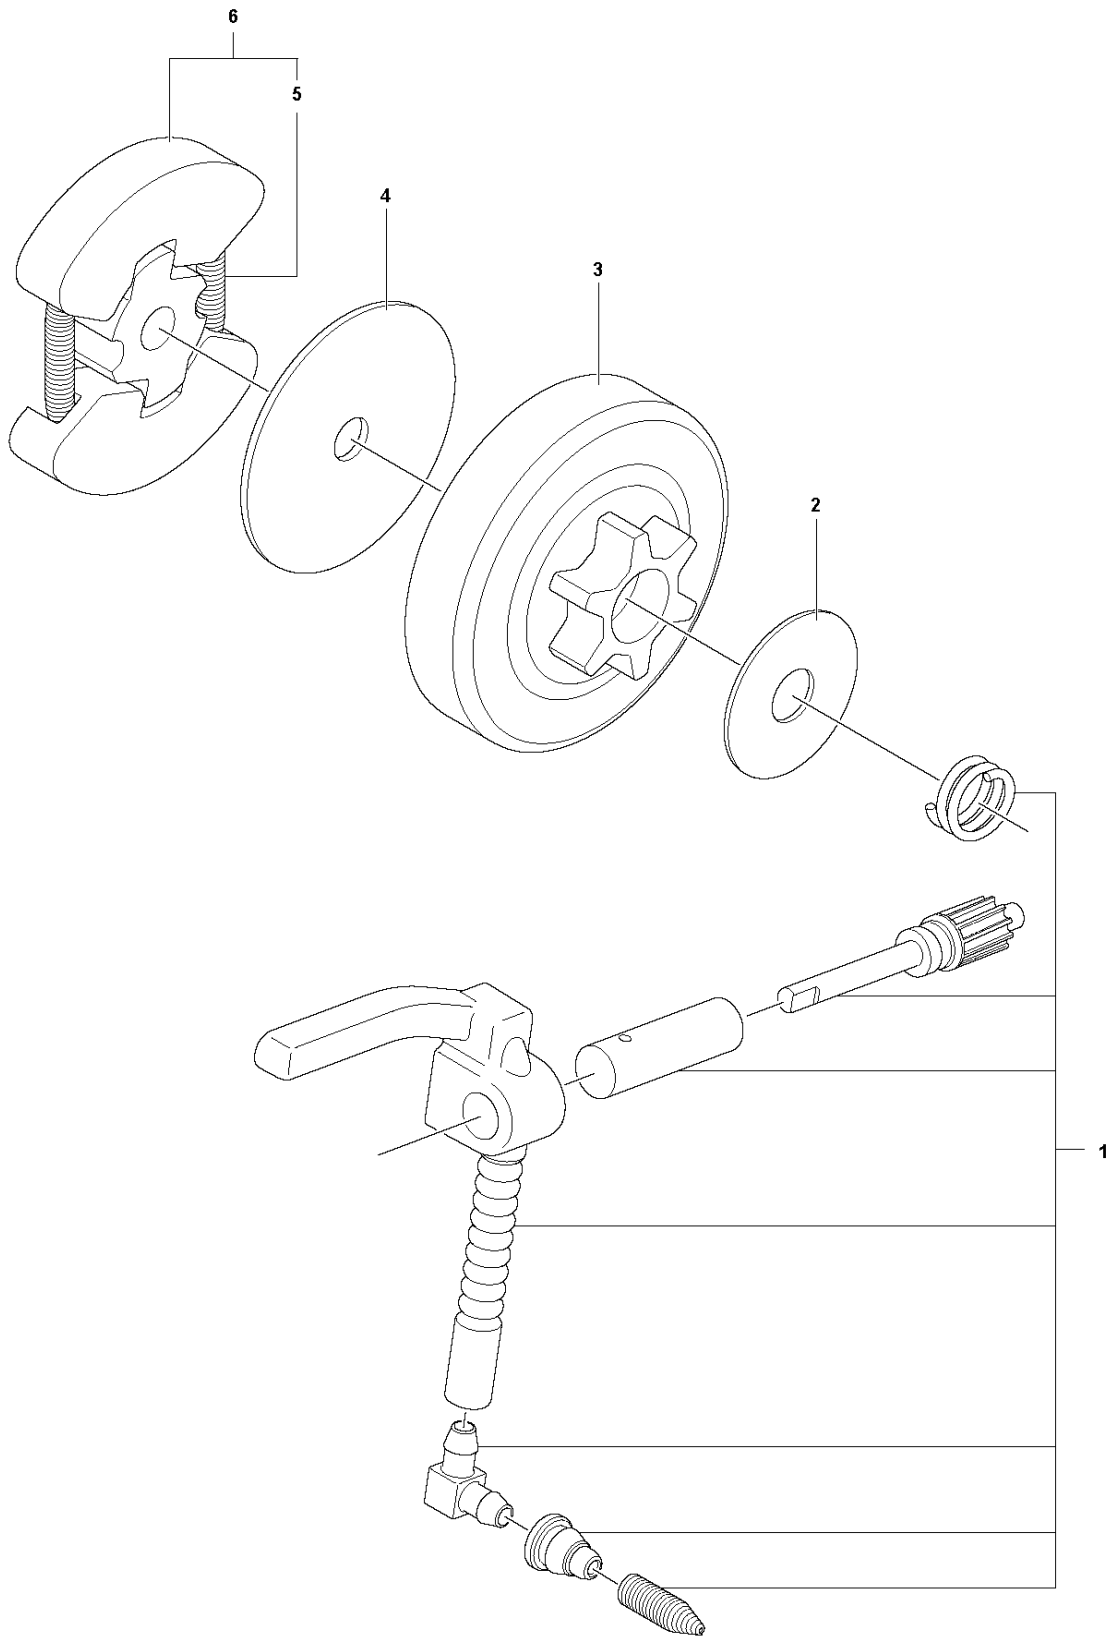

SPARE PARTS LIST

CHAIN SAWS

130

A 130
CARBURETOR & AIR FILTER

Ref	Part No	Description	Remark	QTY KIT
1	591 46 39-01	INLET	Intake Boot	1
2	591 46 44-01	SERVICE KIT	Insulation Wall	1
3	591 46 45-01	SERVICE KIT	Filter Holder	1
4	501 74 94-01	VALVE ASSY		1
5	589 28 92-01	FLANGE		1
6	588 24 79-01	CARBURETTOR		1
6	593 81 81-01	CARBURETTOR	RUSSIA & LATIN AMERICA ONLY	1
7	588 22 93-01	AIR FILTER	Mesh Filter	1
8	588 22 93-02	AIR FILTER	Non-Woven Filter	1
9	503 21 70-10	SCREW CCRPANT		2
10	530 01 61-01	NUT		2
11	503 93 66-01	PURGE		1

B 130
CHAIN BRAKE & CLUTCH COVER

Ref	Part No	Description	Remark	QTY	KIT
1	591 46 47-01	SERVICE KIT	Clutch Cover	1	
2	591 46 46-01	SERVICE KIT	Bar Adjuster	1	1
3	582 64 76-01	GUIDE PLATE		1	1,2
4	590 43 96-01	GUIDE BUSHING		1	
5	544 30 60-01	BRAKE BAND ASSY		1	1
6	530 01 59-17	NUT		2	

C 130
CLUTCH & OIL PUMP

Ref	Part No	Description	Remark	QTY	KIT
1	591 46 68-01	SERVICE KIT	OIL PUMP	1	
2	579 62 15-01	WASHER		1	
3	582 59 84-01	CLUTCH DRUM ASSY		1	
4	530 01 56-11	WASHER		1	
5	530 09 41-88	SPRING		1	6
6	530 01 49-49	CLUTCH		1	