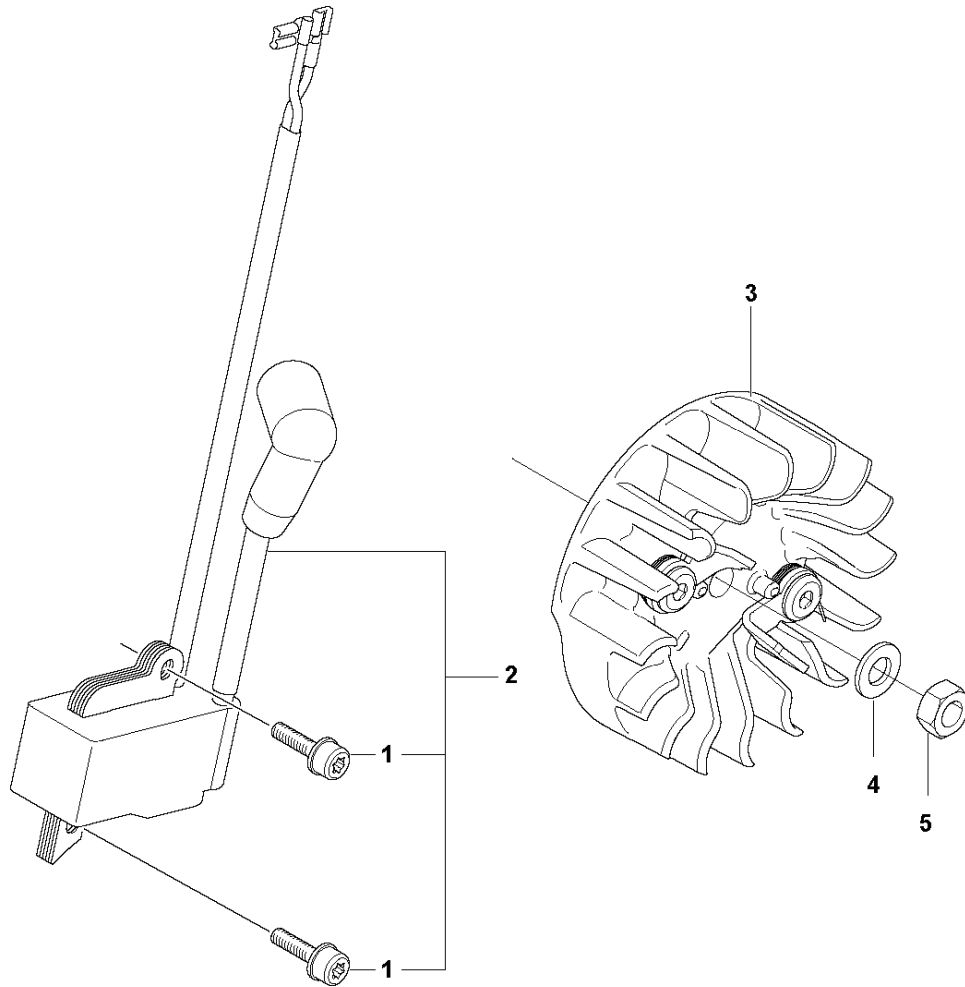

130
HANDLE

Ref	Part No	Description	Remark	QTY KIT
1	591 46 61-01	SERVICE KIT	Anti-vibration Element	1
2	530 01 64-32	SCREW		3
3	501 31 63-01	HANDLE		1

J 130
IGNITION SYSTEM

Ref	Part No	Description	Remark	QTY	KIT
1	575 96 26-01	SCREW		2	2
2	591 46 65-01	SERVICE KIT	Ignition Module	1	
3	544 87 42-02	FLYWHEEL ASSY		1	
4	530 01 51-27	WASHER		1	
5	530 01 61-34	NUT		1	